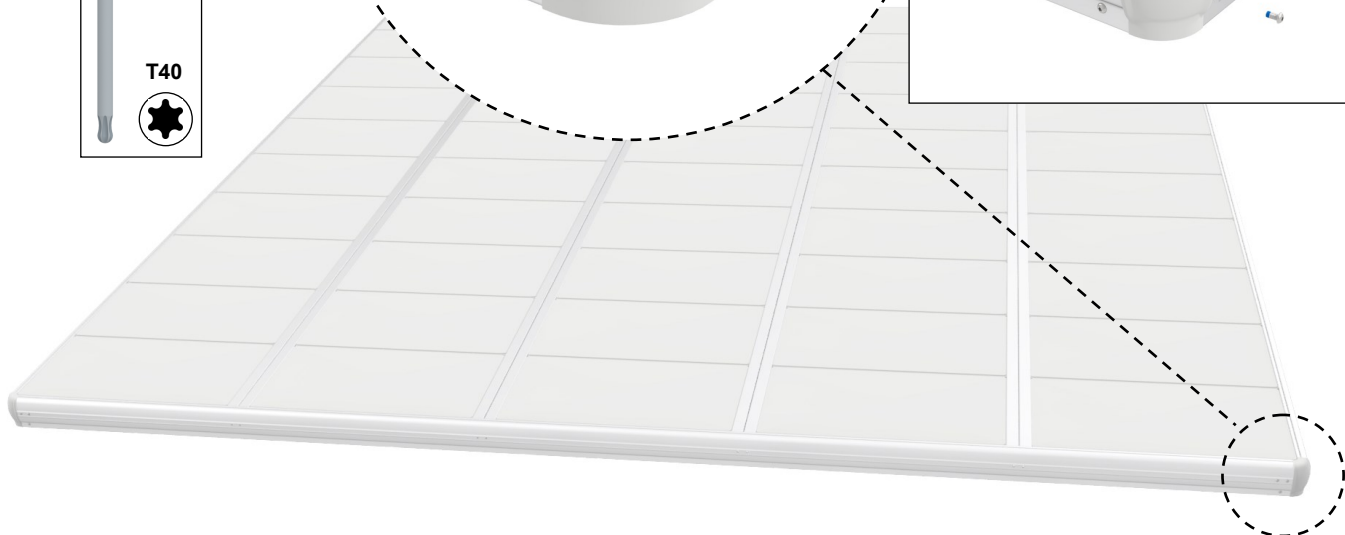

EasyFloat®

PONTOON SYSTEMS

Art: 1000-6060
EasyFloat 6,0 x 6,0 m

x4

x8

x50

x2

5797 mm

3

4

5

6

7

8

9

10