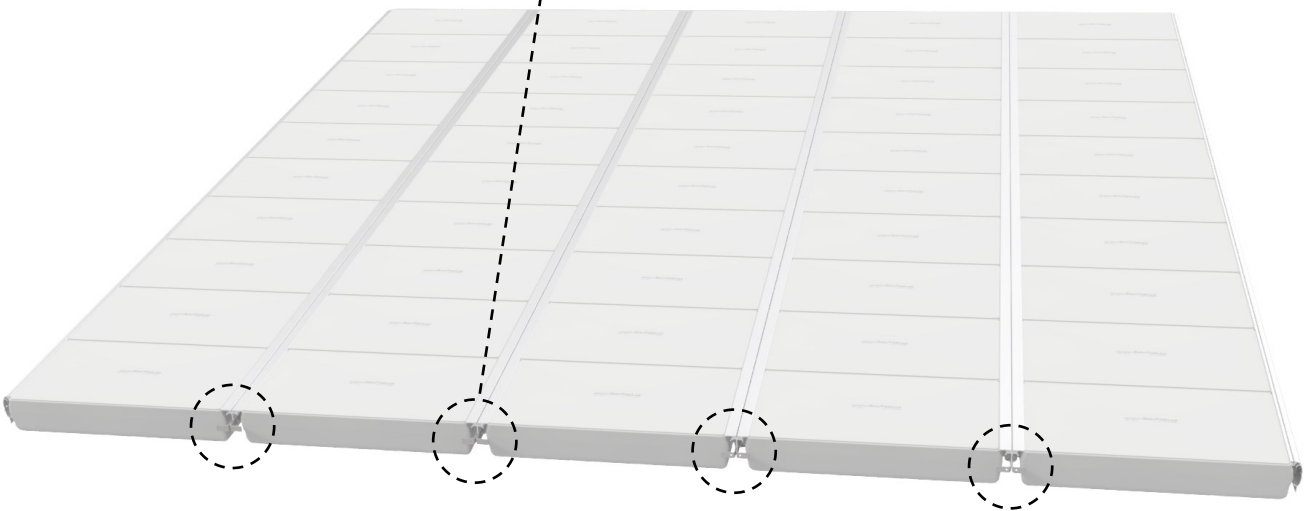

EasyFloat®

PONTOON SYSTEMS

Art: 1000-6060
EasyFloat 6,0 x 6,0 m

x4

x8

x50

x2

5797 mm

3

4

5

6

7

8

9

10