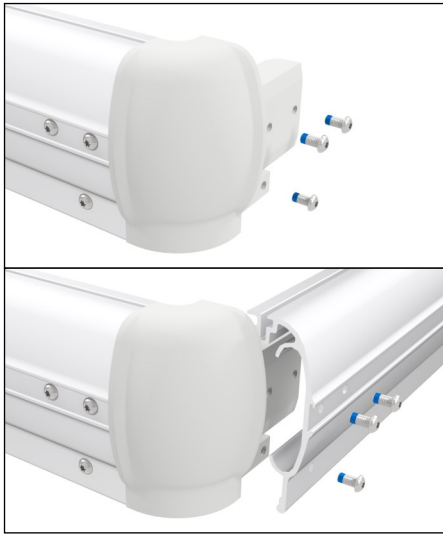

EasyFloat®

PONTOON SYSTEMS

Art: 1000-6060
EasyFloat 6,0 x 6,0 m

x4

x8

x50

x2

5797 mm

x2

5811 mm

x4

13

x2

T40

1

2