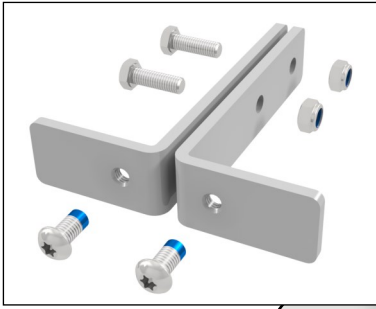

EasyFloat®

PONTOON SYSTEMS

Art: 1000-6060
EasyFloat 6,0 x 6,0 m

x4

x8

x50

x2

5797 mm

3

4

5

6

7

8

9

10