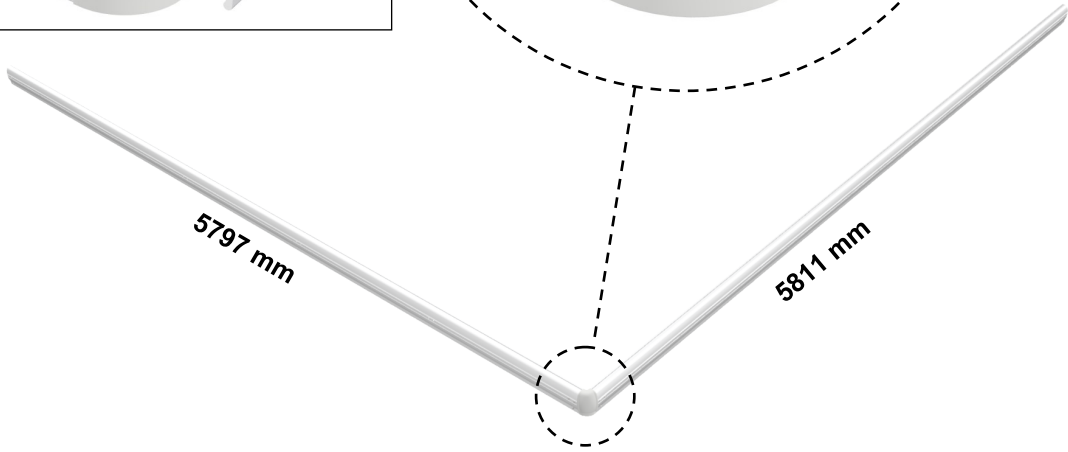

EasyFloat®

PONTOON SYSTEMS

Art: 1000-6060
EasyFloat 6,0 x 6,0 m

x4

x8

x50

x2

5797 mm

x2

5811 mm

x4

13

x2

T40

1

2