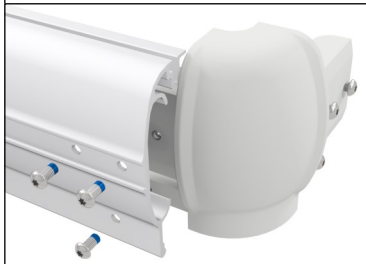

EasyFloat®

PONTOON SYSTEMS

Art: 1000-6060
EasyFloat 6,0 x 6,0 m

x4

x8

x50

x2

5797 mm

x2

5811 mm

x4

13

x2

T40

1

2